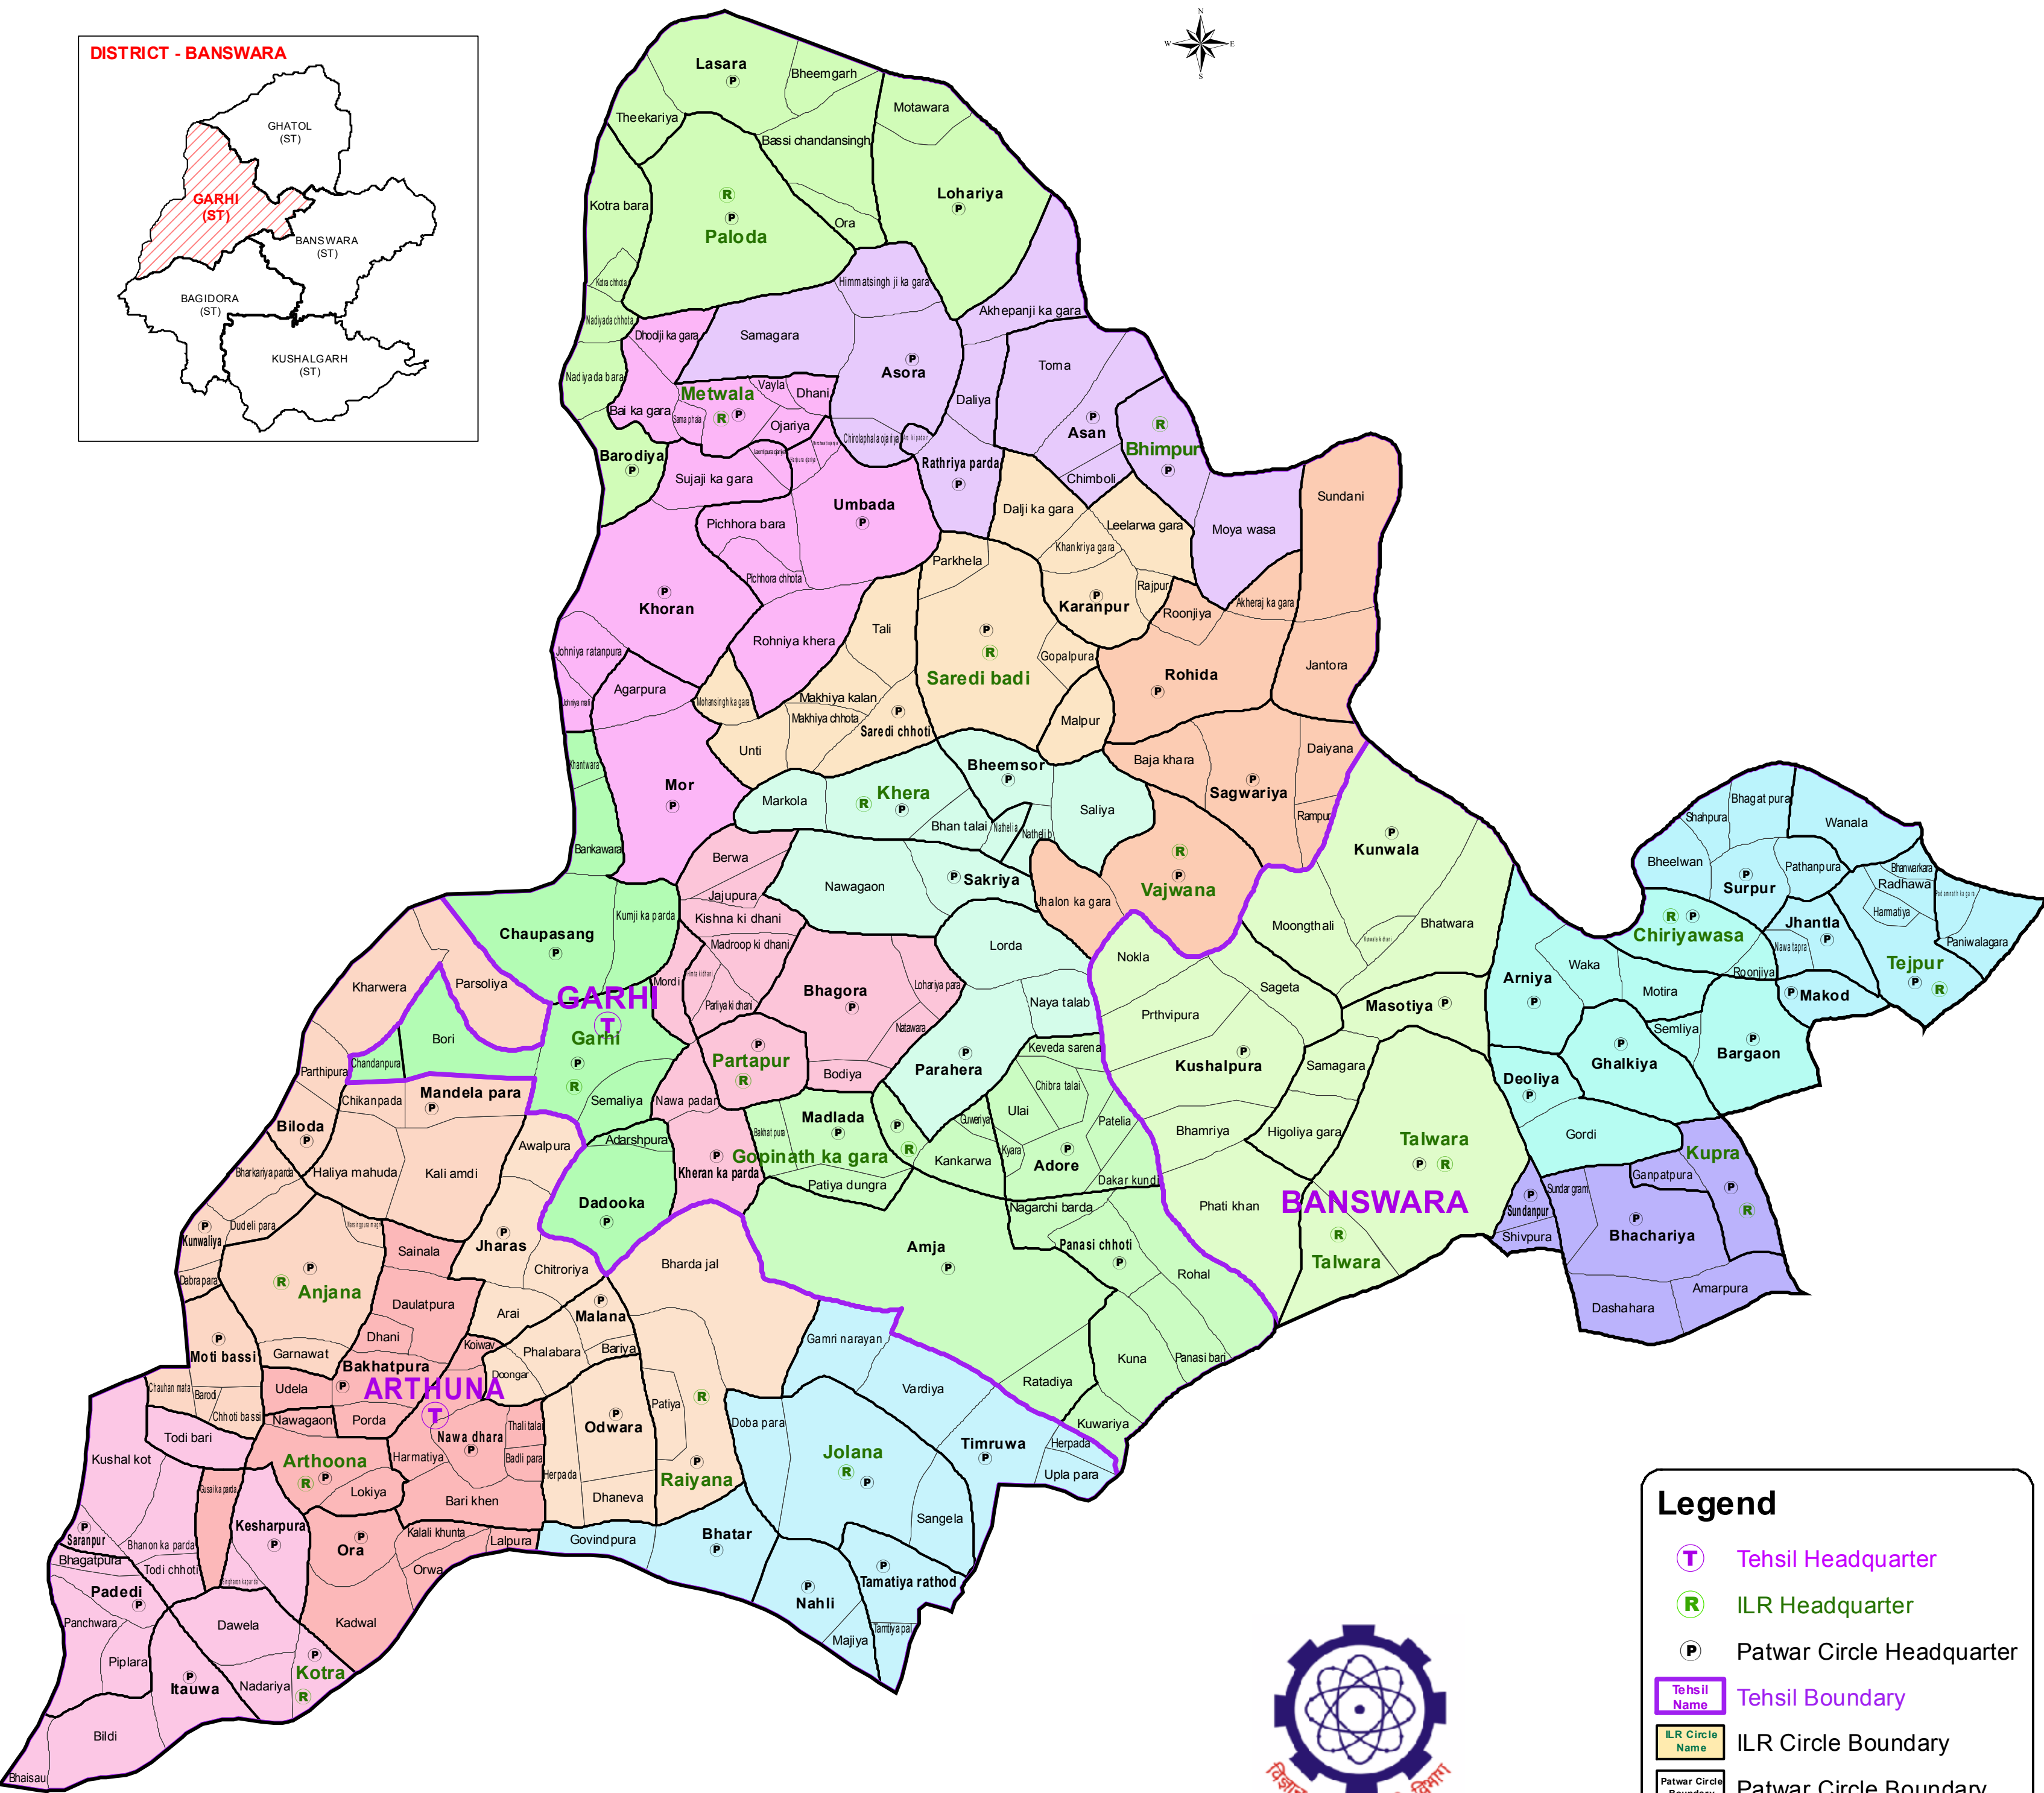

ASSEMBLY CONSTITUENCY - GARHI (ST)-163

DISTRICT - BANSWARA

State Remote Sensing Application Centre
DST, GoR, Jodhpur

Election Department, Rajasthan