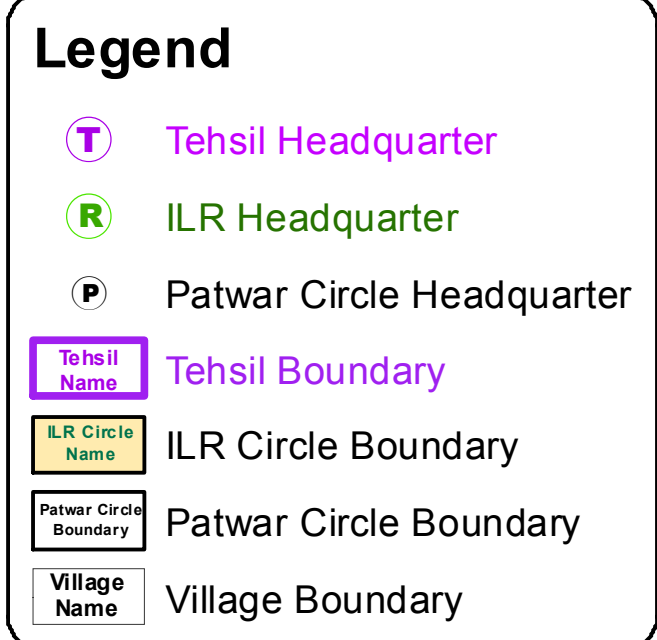

ASSEMBLY CONSTITUENCY - GARHI (ST)-163

DISTRICT - BANSWARA

State Remote Sensing Application Centre
DST, GoR, Jodhpur

Election Department, Rajasthan